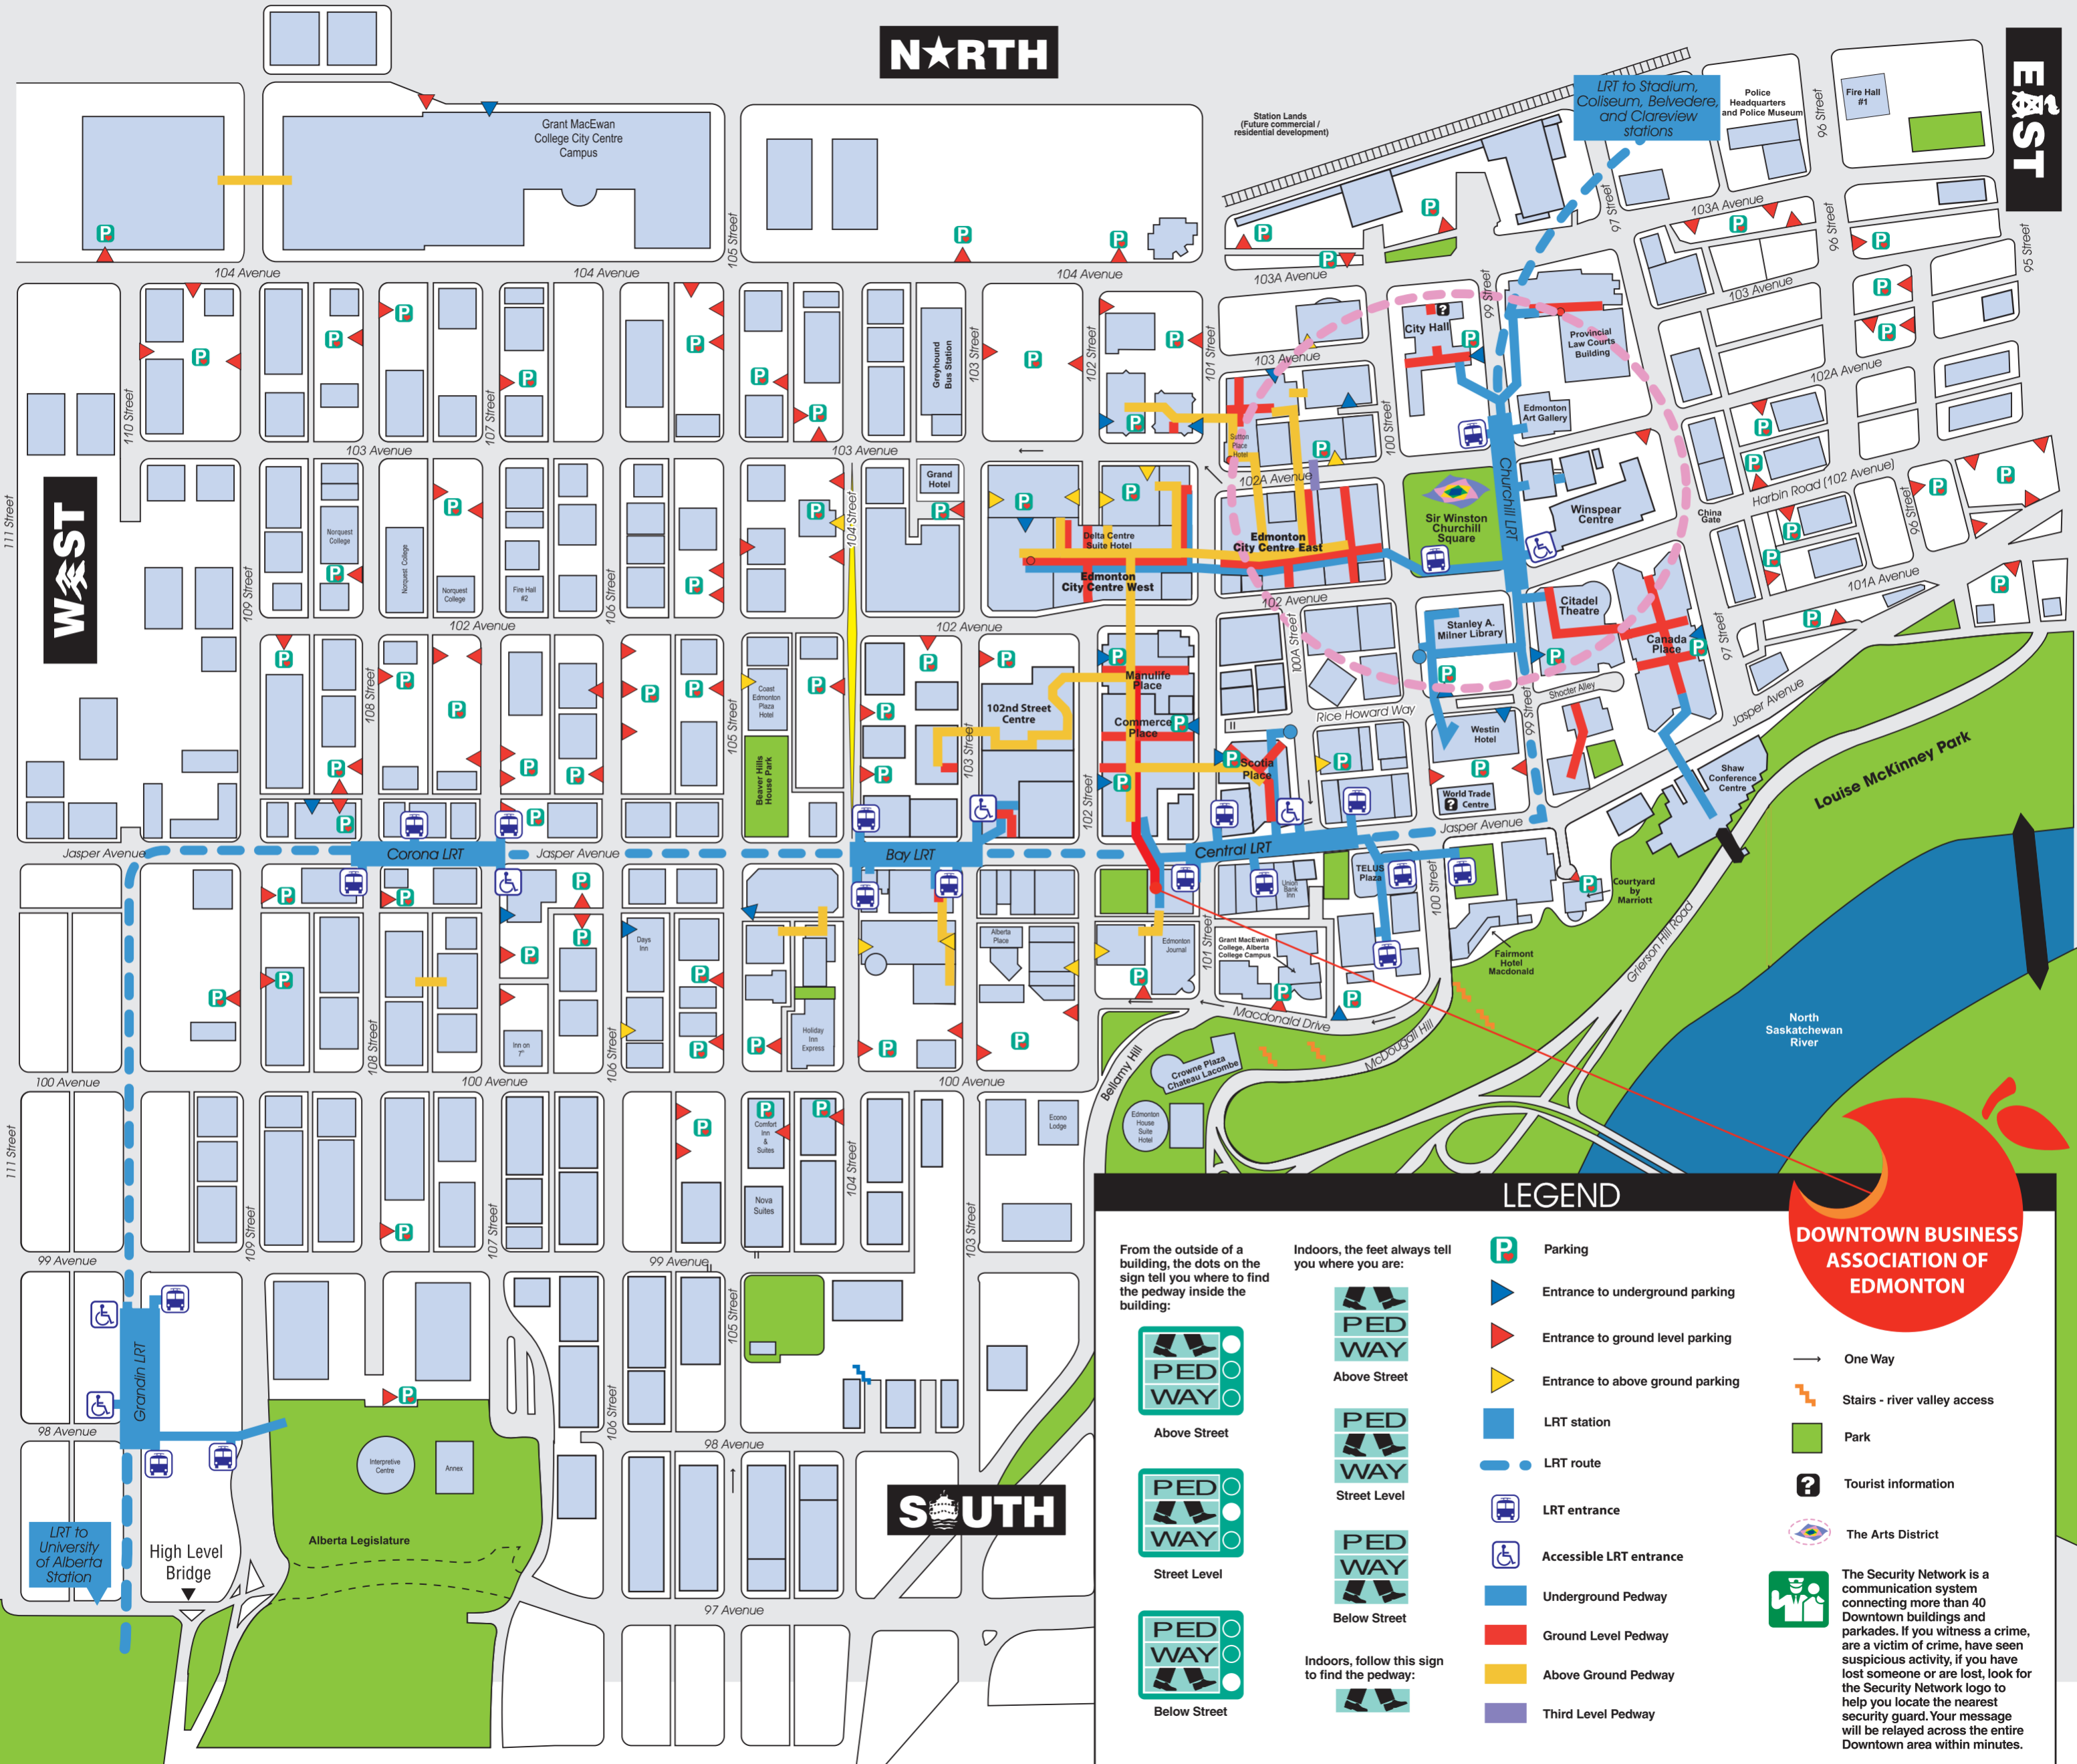

NORTH

EAST

WEST

SOUTH

LRT to Stadium, Coliseum, Belvedere, and Claireview stations

Louise McKinney Park

North Saskatchewan River

LEGEND

From the outside of a building, the dots on the sign tell you where to find the pedway inside the building:

Above Street

Street Level

Below Street

Indoors, the feet always tell you where you are:

Above Street

Street Level

Below Street

Indoors, follow this sign to find the pedway:

Parking

Entrance to underground parking

Entrance to ground level parking

Entrance to above ground parking

LRT station

LRT route

LRT entrance

Accessible LRT entrance

Underground Pedway

Ground Level Pedway

Above Ground Pedway

Third Level Pedway

DOWNTOWN BUSINESS ASSOCIATION OF EDMONTON

→ One Way

Stairs - river valley access

Park

? Tourist information

The Arts District

The Security Network is a communication system connecting more than 40 Downtown buildings and parkades. If you witness a crime, are a victim of crime, have seen suspicious activity, if you have lost someone or are lost, look for the Security Network logo to help you locate the nearest security guard. Your message will be relayed across the entire Downtown area within minutes.